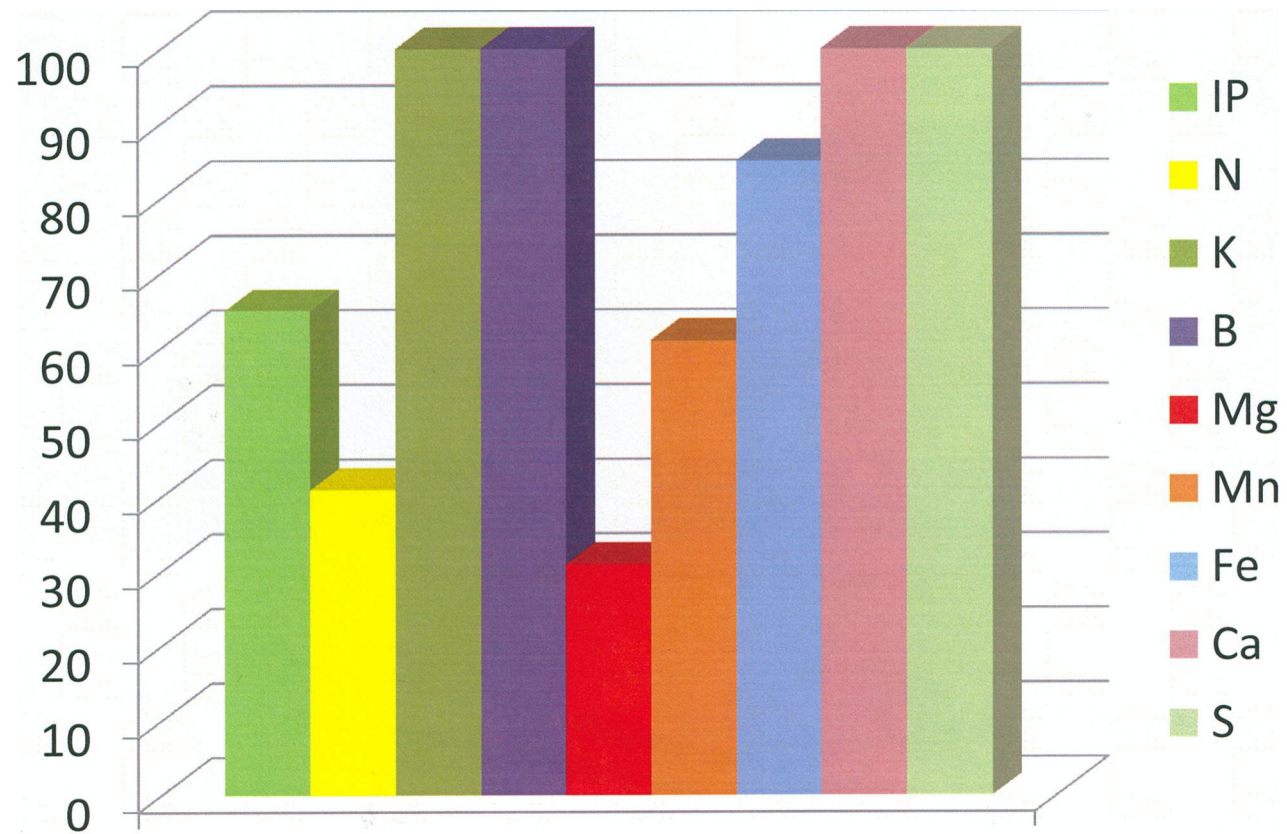

Operator:

Wants to present a good golf course in the most cost-effective way possible so as to guarantee high revenue from the numerous green fee players.

Greenkeeper:

Aims to implement efficient processes. Wants to achieve optimal results through targeted efforts.

STEINBACH GOLF

STEINBACH GOLF

Measurement of concentrated fertiliser using fluorimetry

STEINBACH GOLF

Measuring equipment

-  Temperature
-  Soil moisture
-  Mineral content
-  Electrical conductivity
-  pH - value