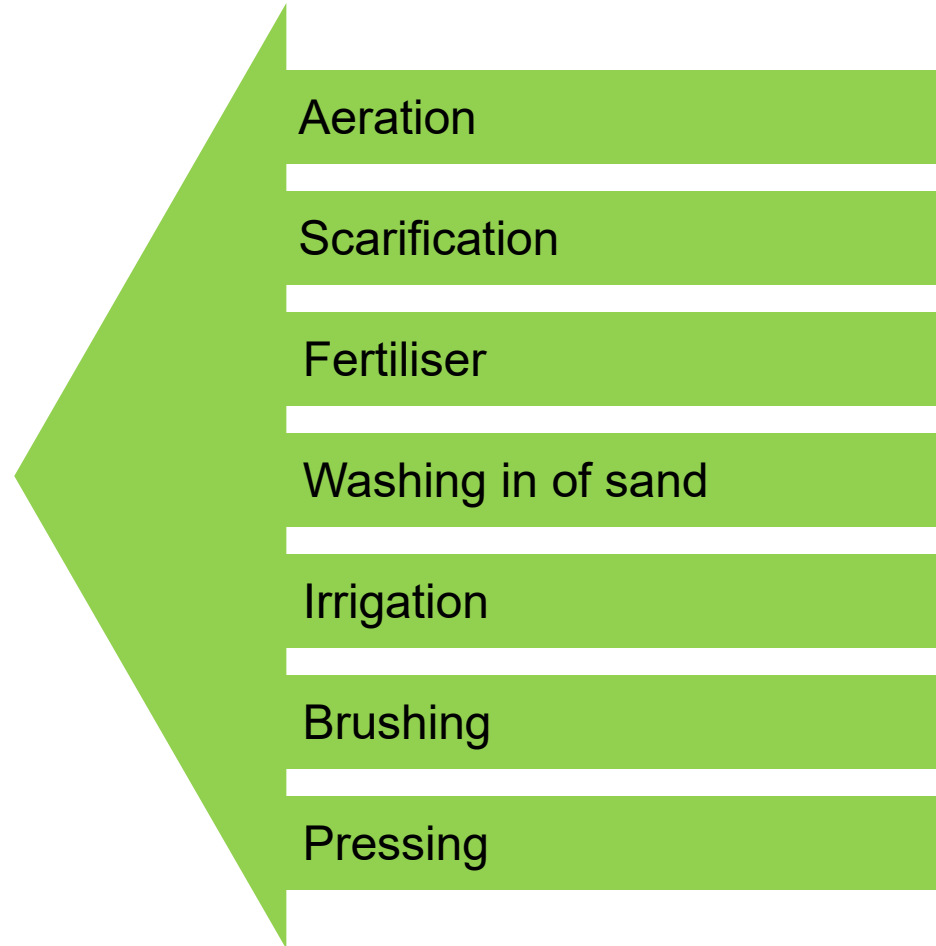

STEINBACH GOLF

I N J E C T I O N S Y S T E M

STEINBACH GOLF

STEINBACH GOLF

7 actions in just one process

STEINBACH GOLF

Optimal aeration of the green

-  **Aerate the grass**
-  **Loosen the soil**
-  **Accelerate grass growth**

STEINBACH GOLF

The advantages of Steinbach Injection

- 1 7 processes with just one machine
- 2 Aeration, scarification, fertiliser, irrigation, washing in of sand, brushing and pressing
- 3 18 greens in one day
- 4 Immediate play possible without any loss of quality
- 5 Work made noticeably easier for the greenkeeper
- 6 Significant extension of roots, more stable turf
- 7 Fertiliser, microorganisms, algae etc. can be injected directly into the roots in liquid form

Washing in the sand

During the aeration process, the core is removed – removal of approx. 400 - 800 kg of material per green

Sand is then mixed in – min. 1 tonne of sand per green

New:

The existing sand is forced upwards, washed and brushed back in again